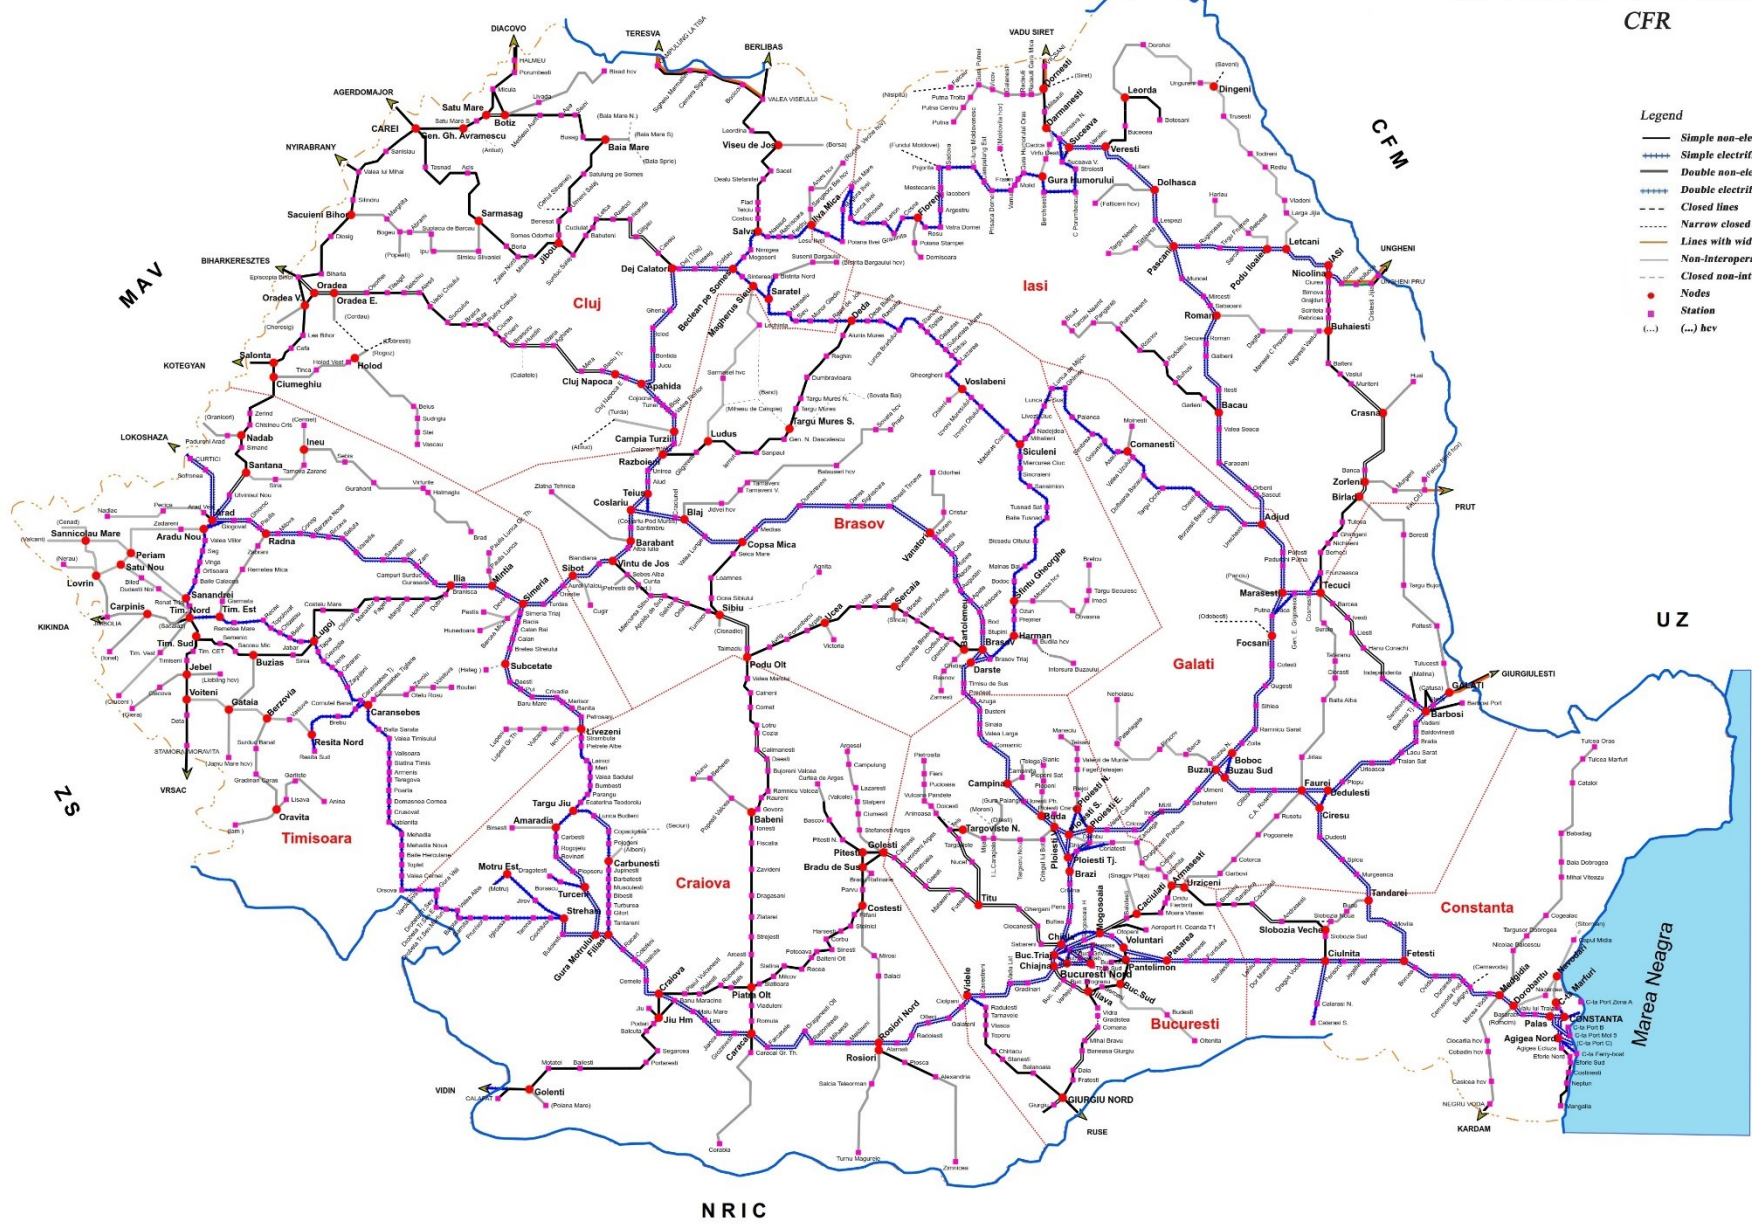

CFR NETWORK STATEMENT 2022

ANNEX 1.a **OVERVIEW MAP OF CFR NETWORK**

Validity: 12.12.2021 – 11.12.2022

Version: 11.0.1

Update: 15.09.2021

COMPANIA NATIONALA DE CAI FERATE CFR SA

ROMANIA THE RAILWAY NETWORK SCHEME CFR

UZ

C.F.M.

- Legend**
- Simple non-electrified lines
 - ++++ Simple electrified lines
 - == Double non-electrified lines
 - ==== Double electrified lines
 - - - Closed lines
 - Narrow closed lines
 - Lines with wide gauge
 - - - Non-interoperable lines
 - Closed non-interoperable lines
 - Nodes
 - Station
 - (...) (---) hcv

Visualization instructions:

Enlarge image: CTRL key + scroll forward (mouse)

Zoom out: CTRL + scroll back (mouse)