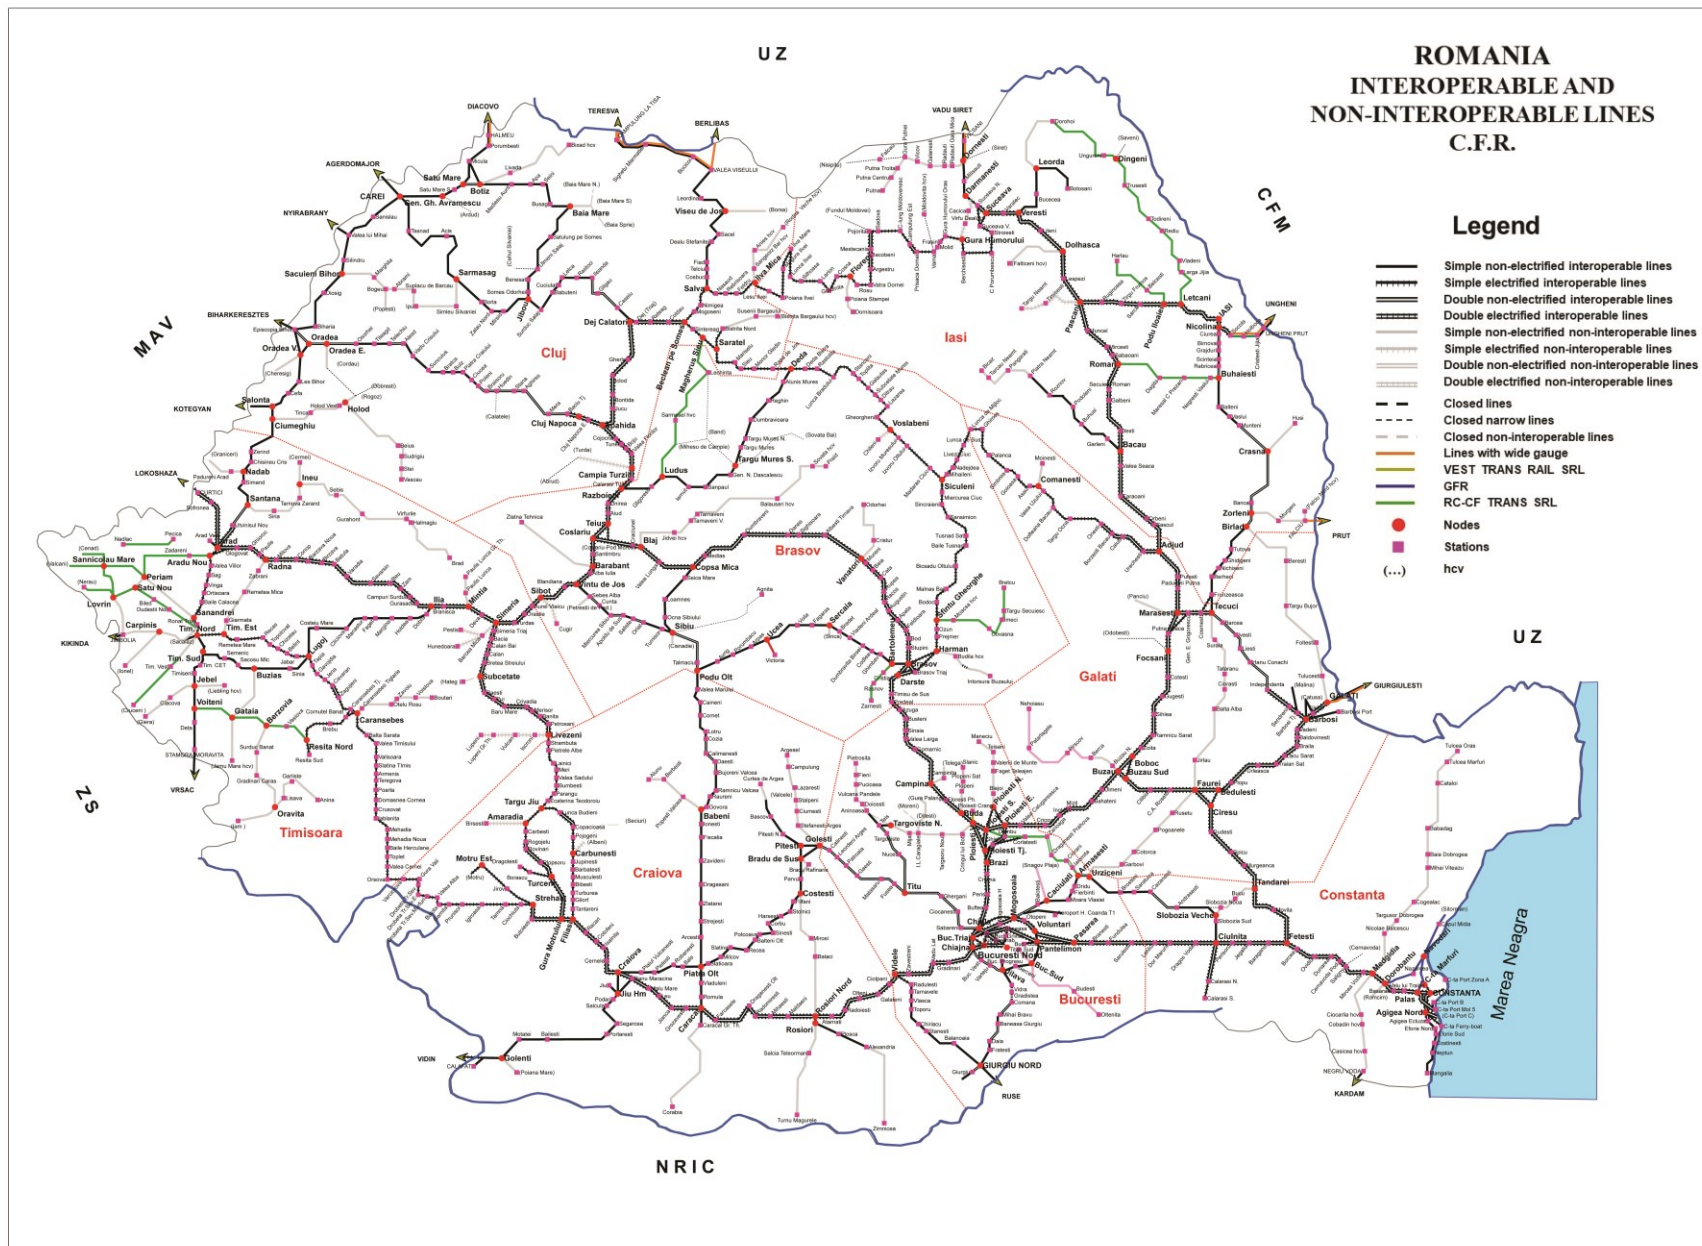

CFR NETWORK STATEMENT 2023

ANNEX 1.b **MAP OF INTEROPERABLE AND NON-INTEROPERABLE LINES**

Validity: 11.12.2022 – 09.12.2023

Version: 12.0.0

Update: 11.04.2022

COMPANIA NATIONALA DE CAI FERATE CFR SA

Visualization instructions:

Enlarge image: CTRL key + scroll forward (mouse)

Zoom out: CTRL + scroll back (mouse)