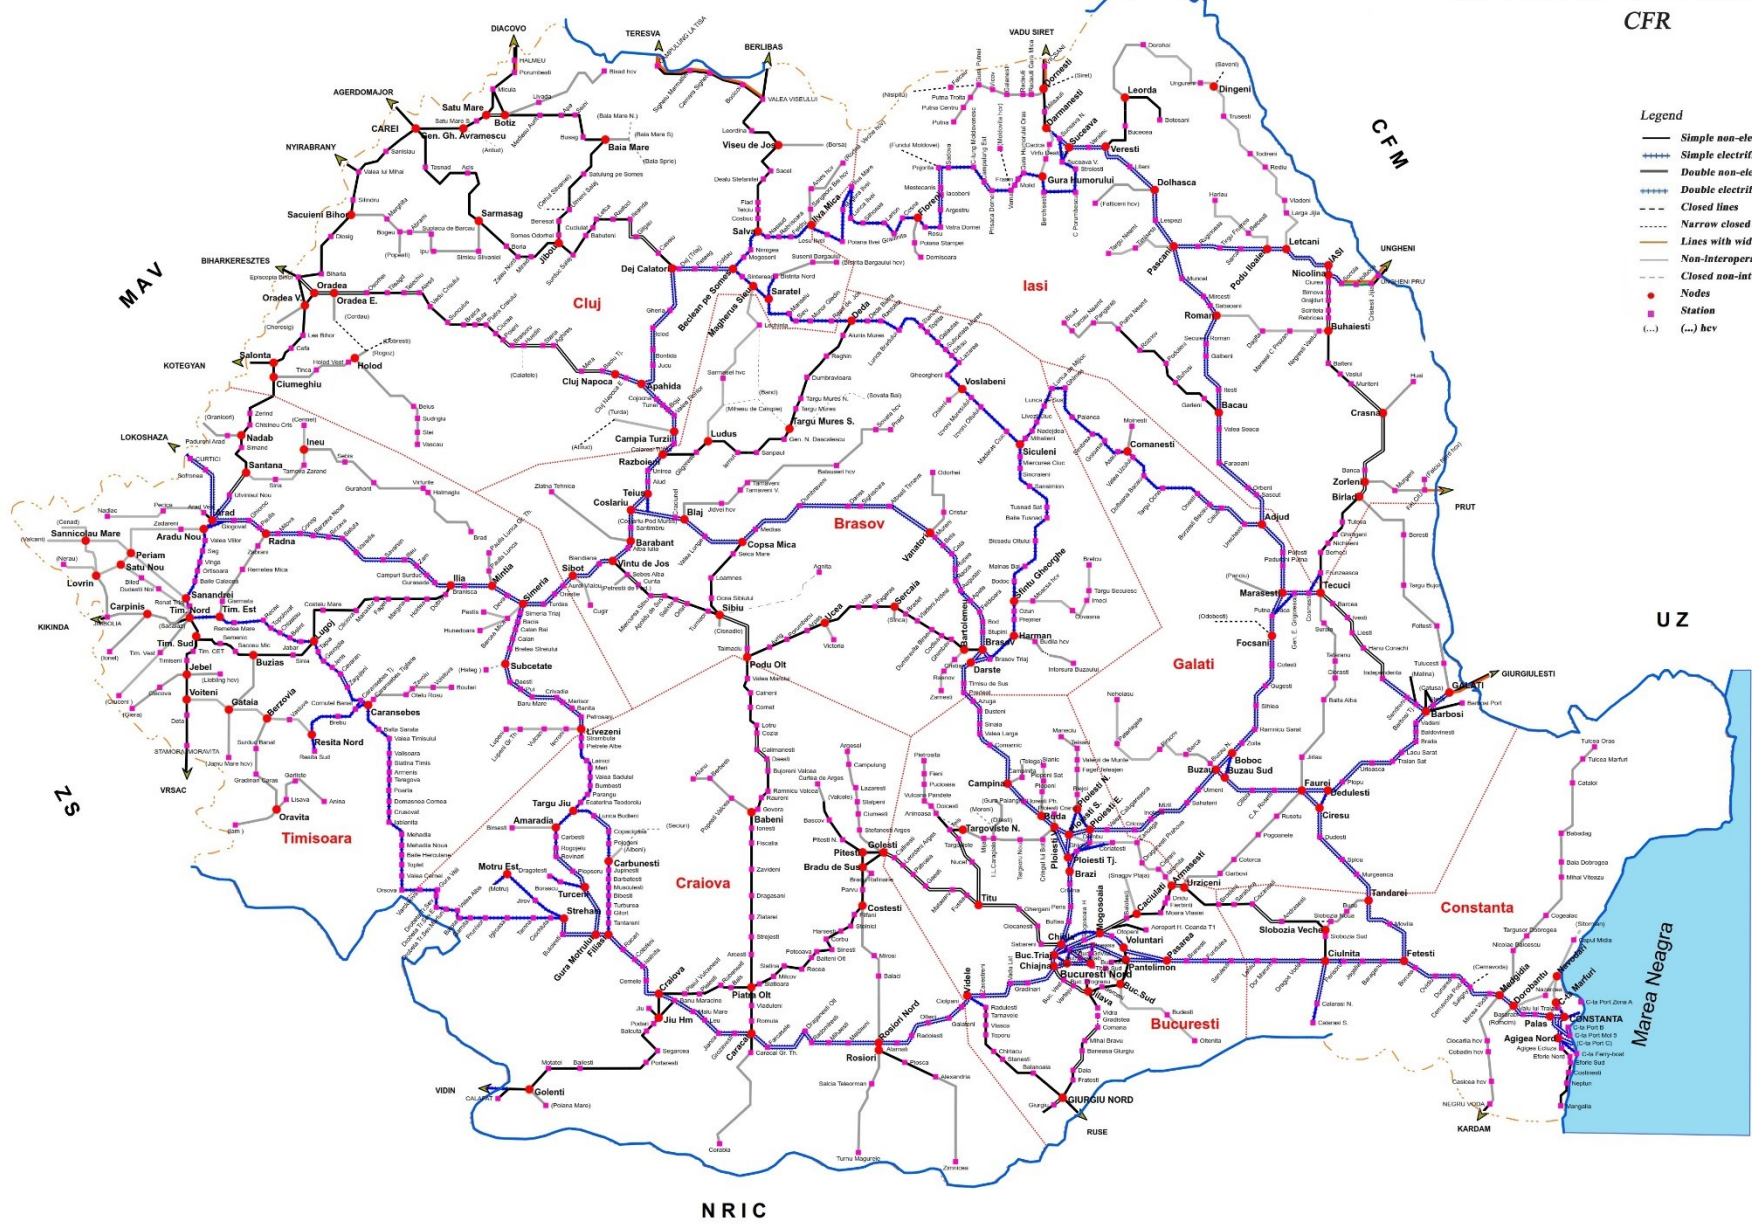

CFR NETWORK STATEMENT 2022

ANNEX 1.a **OVERVIEW MAP OF CFR NETWORK**

Validity: 13.12.2020 – 11.12.2021

Version: 10.2

Update: 15.09.2021

COMPANIA NATIONALA DE CAI FERATE CFR SA

ROMANIA THE RAILWAY NETWORK SCHEME CFR

UZ

C.F.M.

- Legend**
- Simple non-electrified lines
 - ++++ Simple electrified lines
 - == Double non-electrified lines
 - ==== Double electrified lines
 - - - Closed lines
 - Narrow closed lines
 - Lines with wide gauge
 - - - Non-interoperable lines
 - Closed non-interoperable lines
 - Nodes
 - Station
 - (...) (---) hcv

Visualization instructions:

Enlarge image: CTRL key + scroll forward (mouse)

Zoom out: CTRL + scroll back (mouse)