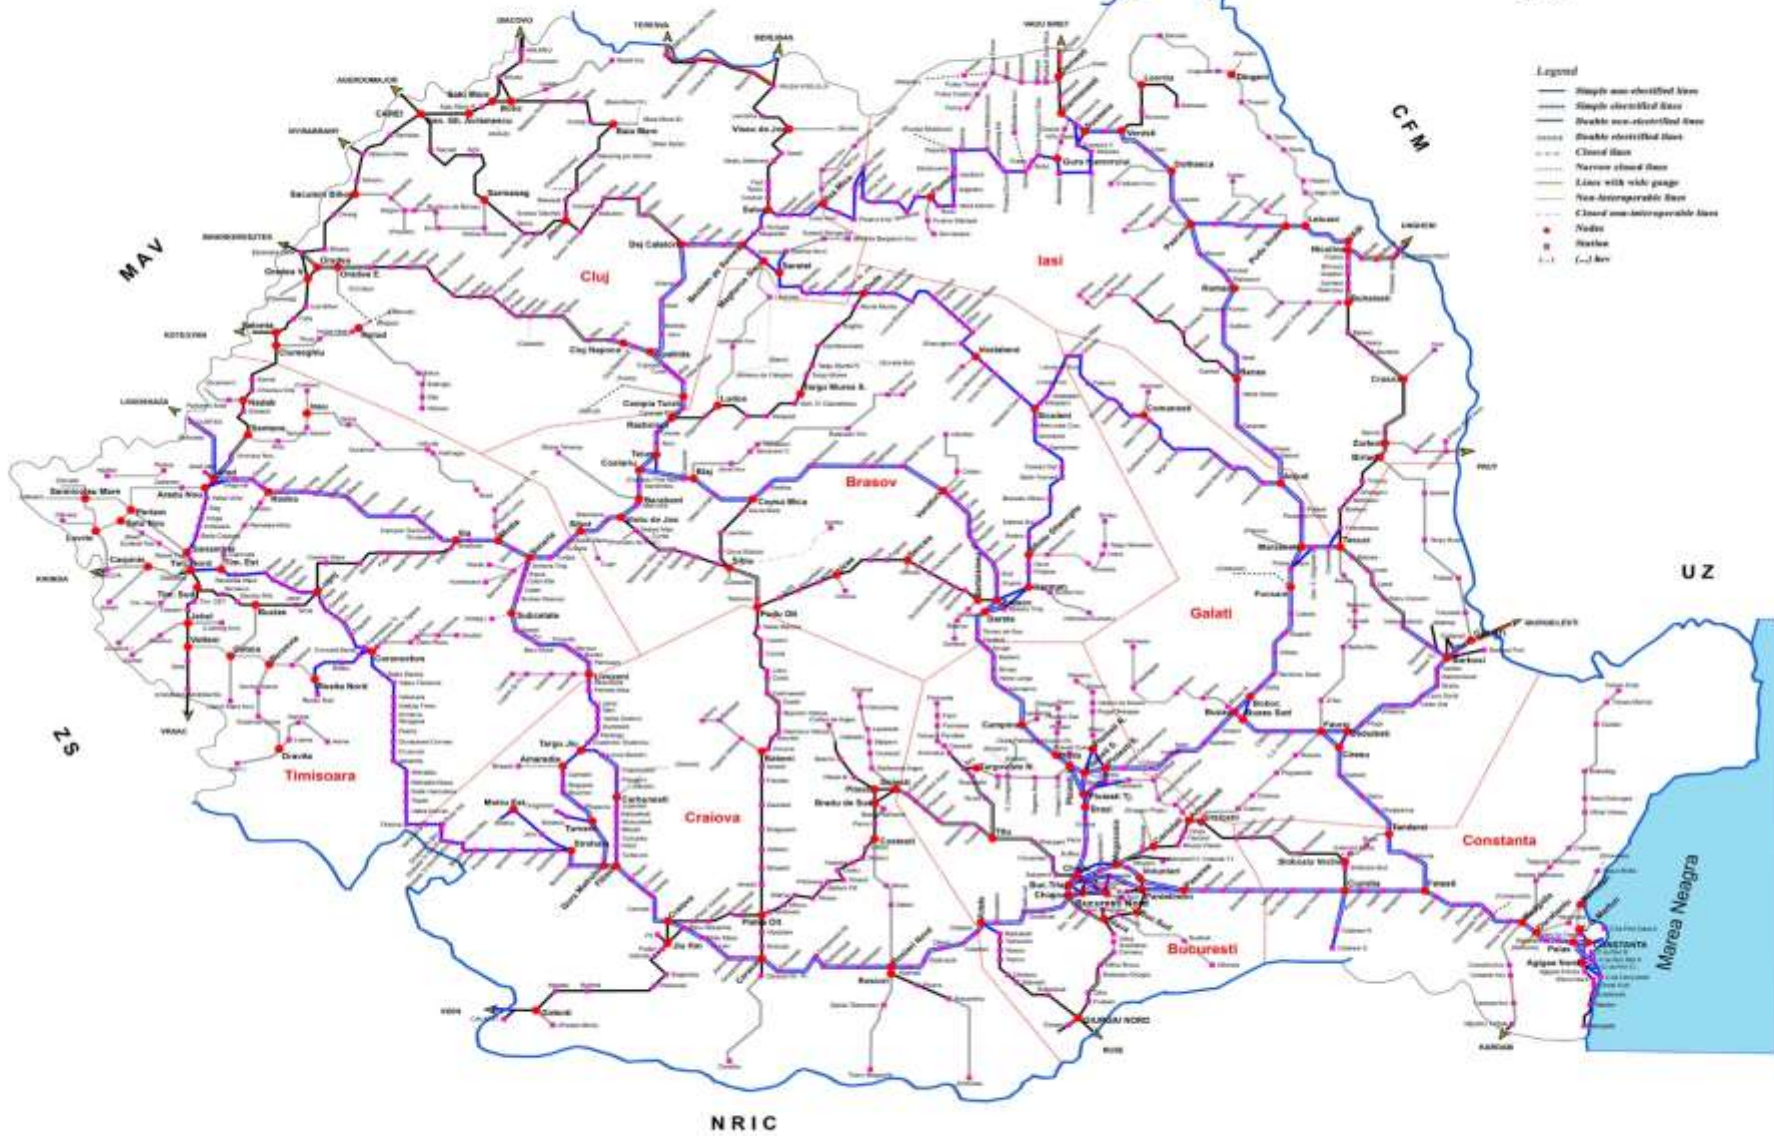

CFR NETWORK STATEMENT 2026

ANNEX 1.a **OVERVIEW MAP OF CFR NETWORK**

Validity: 14.12.2025 – 12.12.2026

Version: 15.0.0

Update: 15.12.2024

COMPANIA NATIONALA DE CAI FERATE CFR SA

ROMANIA
THE RAILWAY NETWORK SCHEME
CFR

Visualization instructions:

Enlarge image: CTRL key + scroll forward (mouse)

Zoom out: CTRL + scroll back (mouse)