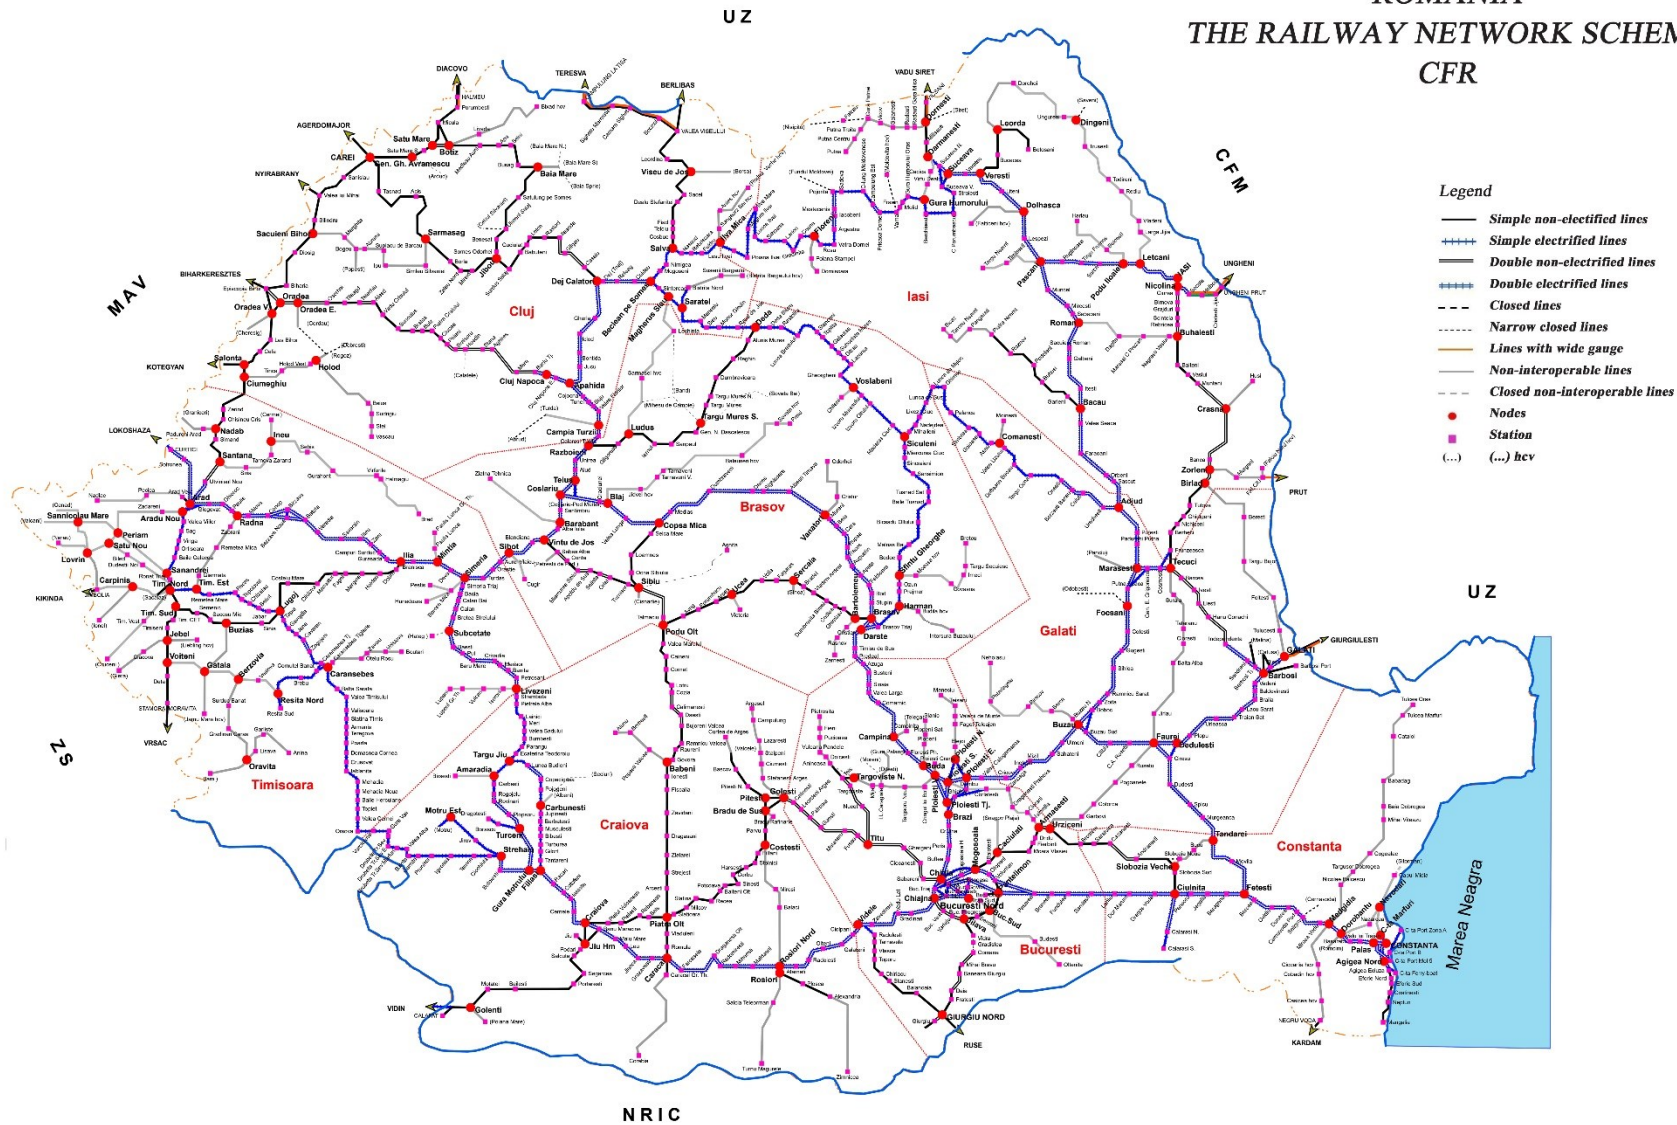

NETWORK STATEMENT

ANNEX 1.a **OVERVIEW MAP OF CFR NETWORK**

Version: 9.1.

Update: 15.10.2020

COMPANIA NATIONALA DE CAI FERATE CFR SA

ROMANIA THE RAILWAY NETWORK SCHEME CFR

Visualization instructions:

Enlarge image: CTRL key + scroll forward (mouse)

Zoom out: CTRL + scroll back (mouse)