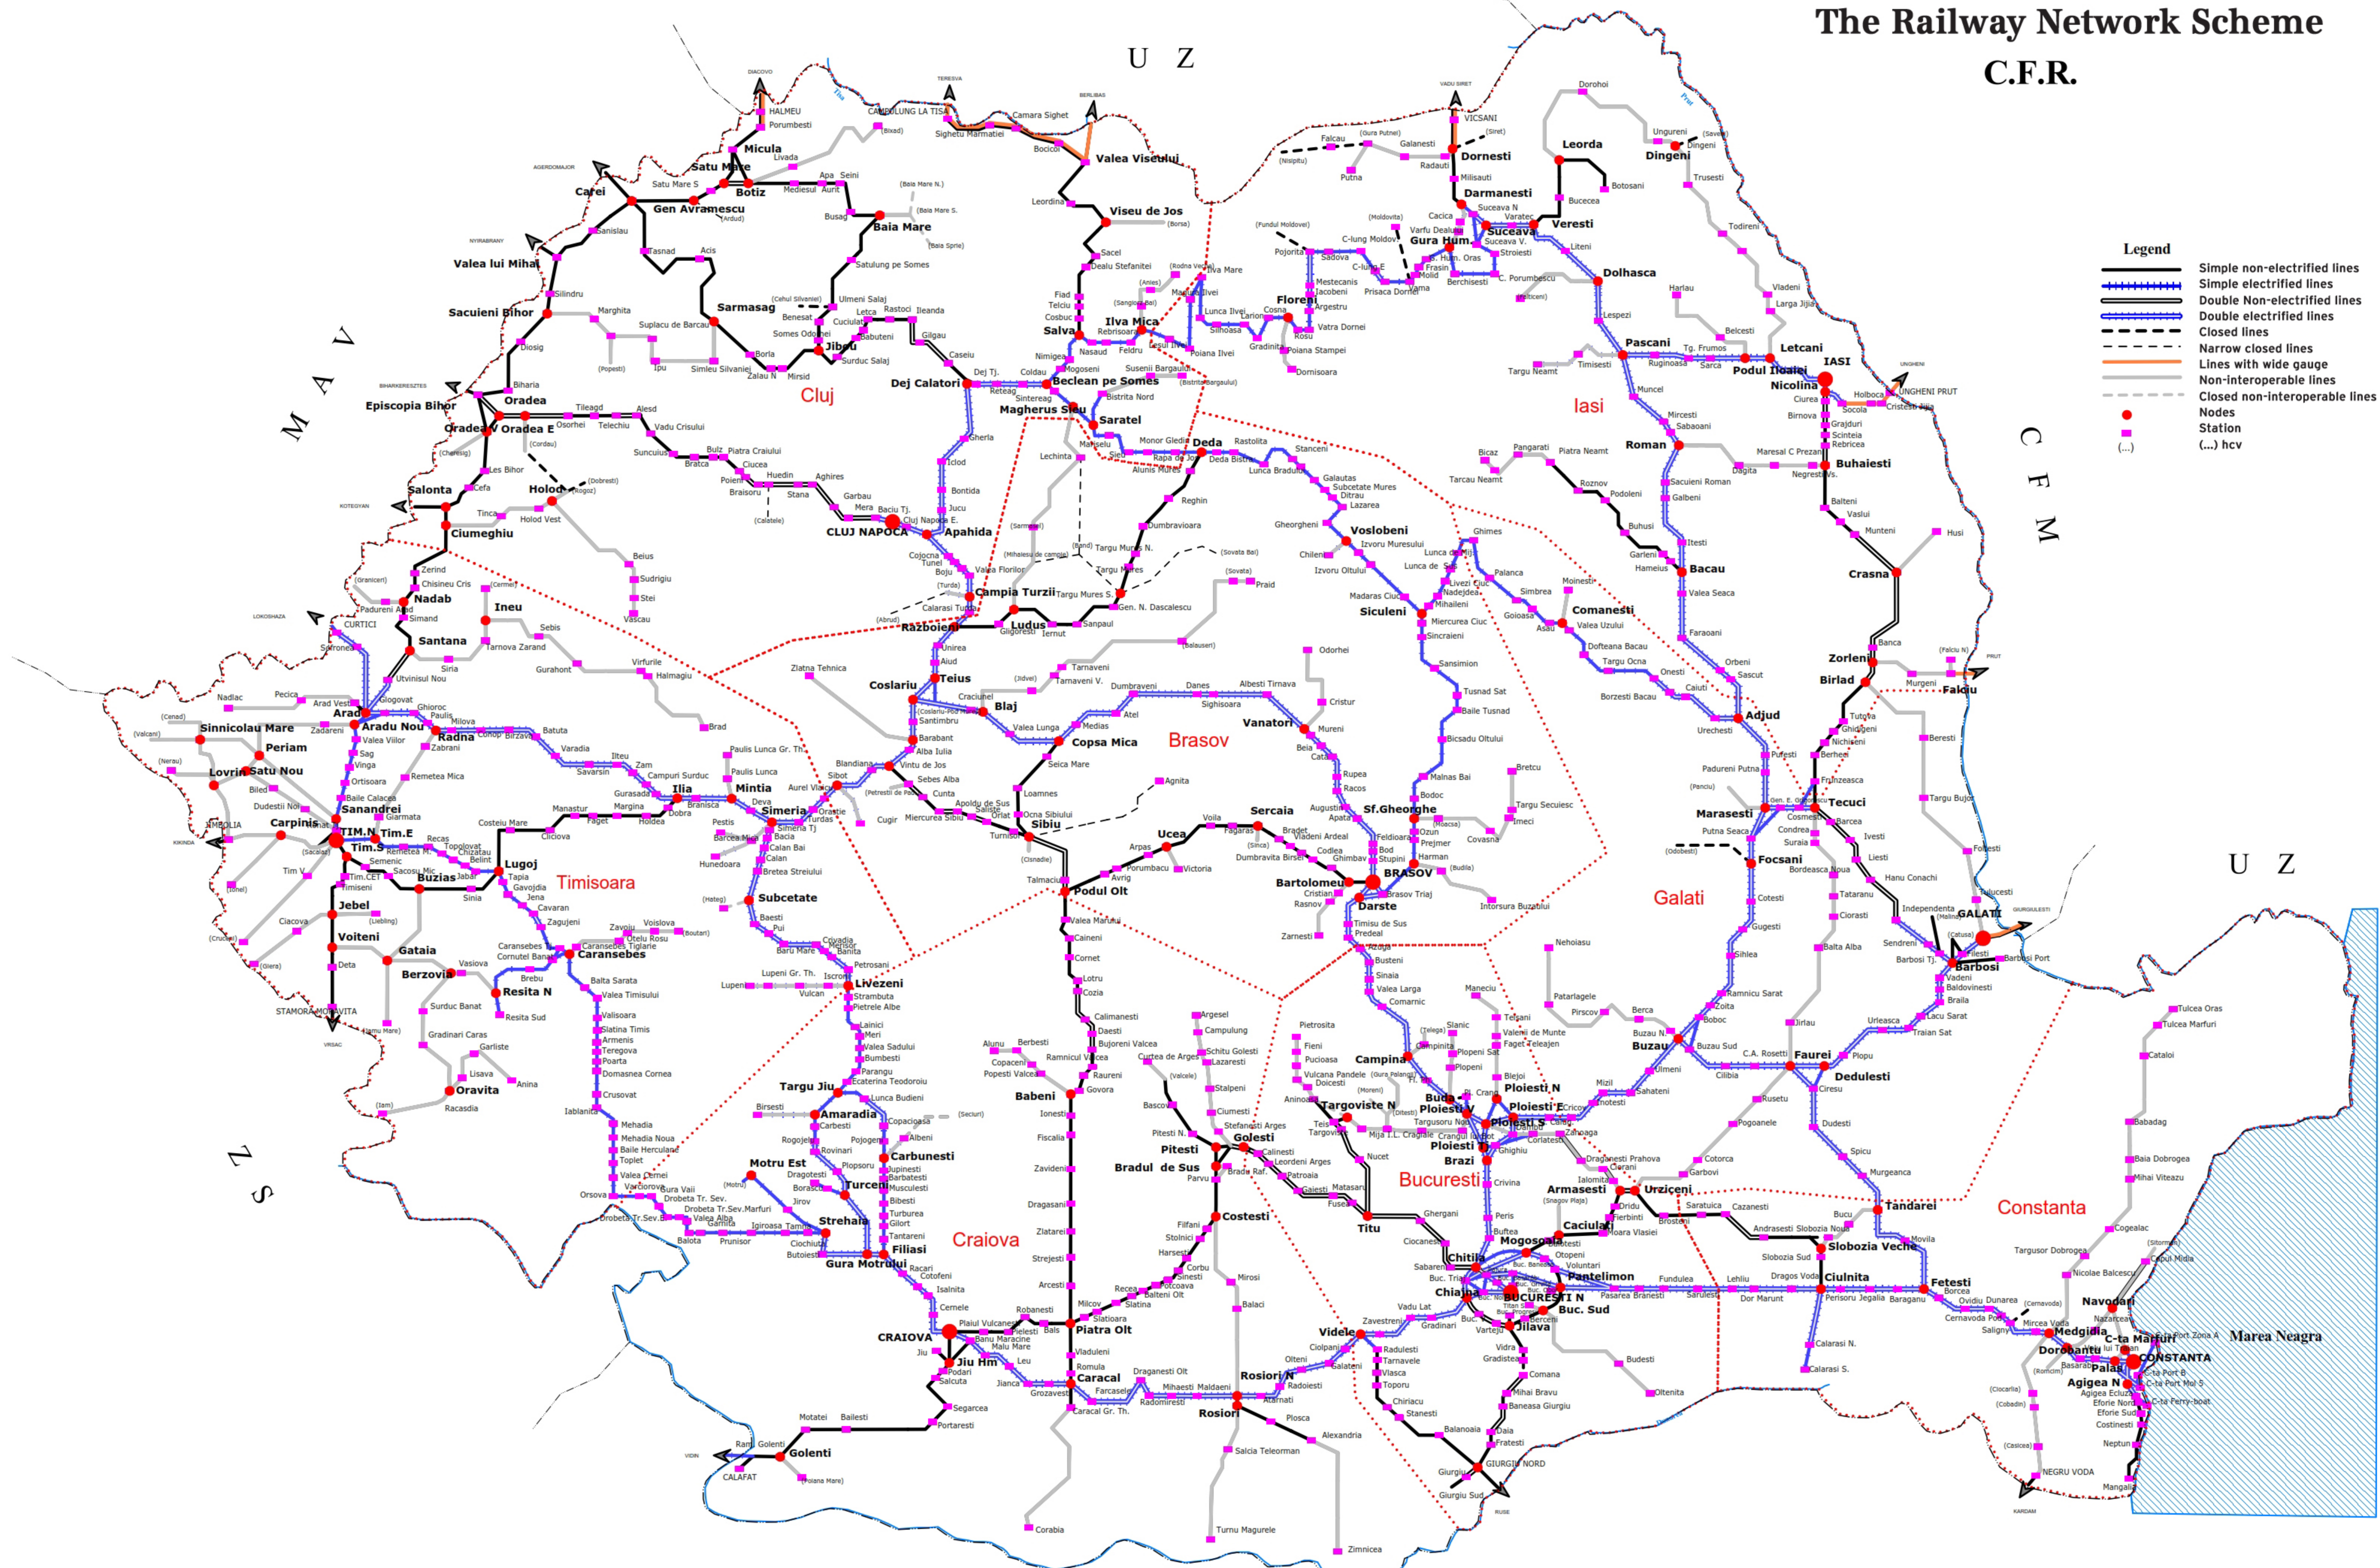

ROMANIA

The Railway Network Scheme

C.F.R.

- Legend**
- Simple non-electrified lines
 - Simple electrified lines
 - Double non-electrified lines
 - Double electrified lines
 - Closed lines
 - Narrow closed lines
 - Lines with wide gauge
 - Non-interoperable lines
 - Closed non-interoperable lines
 - Nodes
 - Station
 - (...) hcv