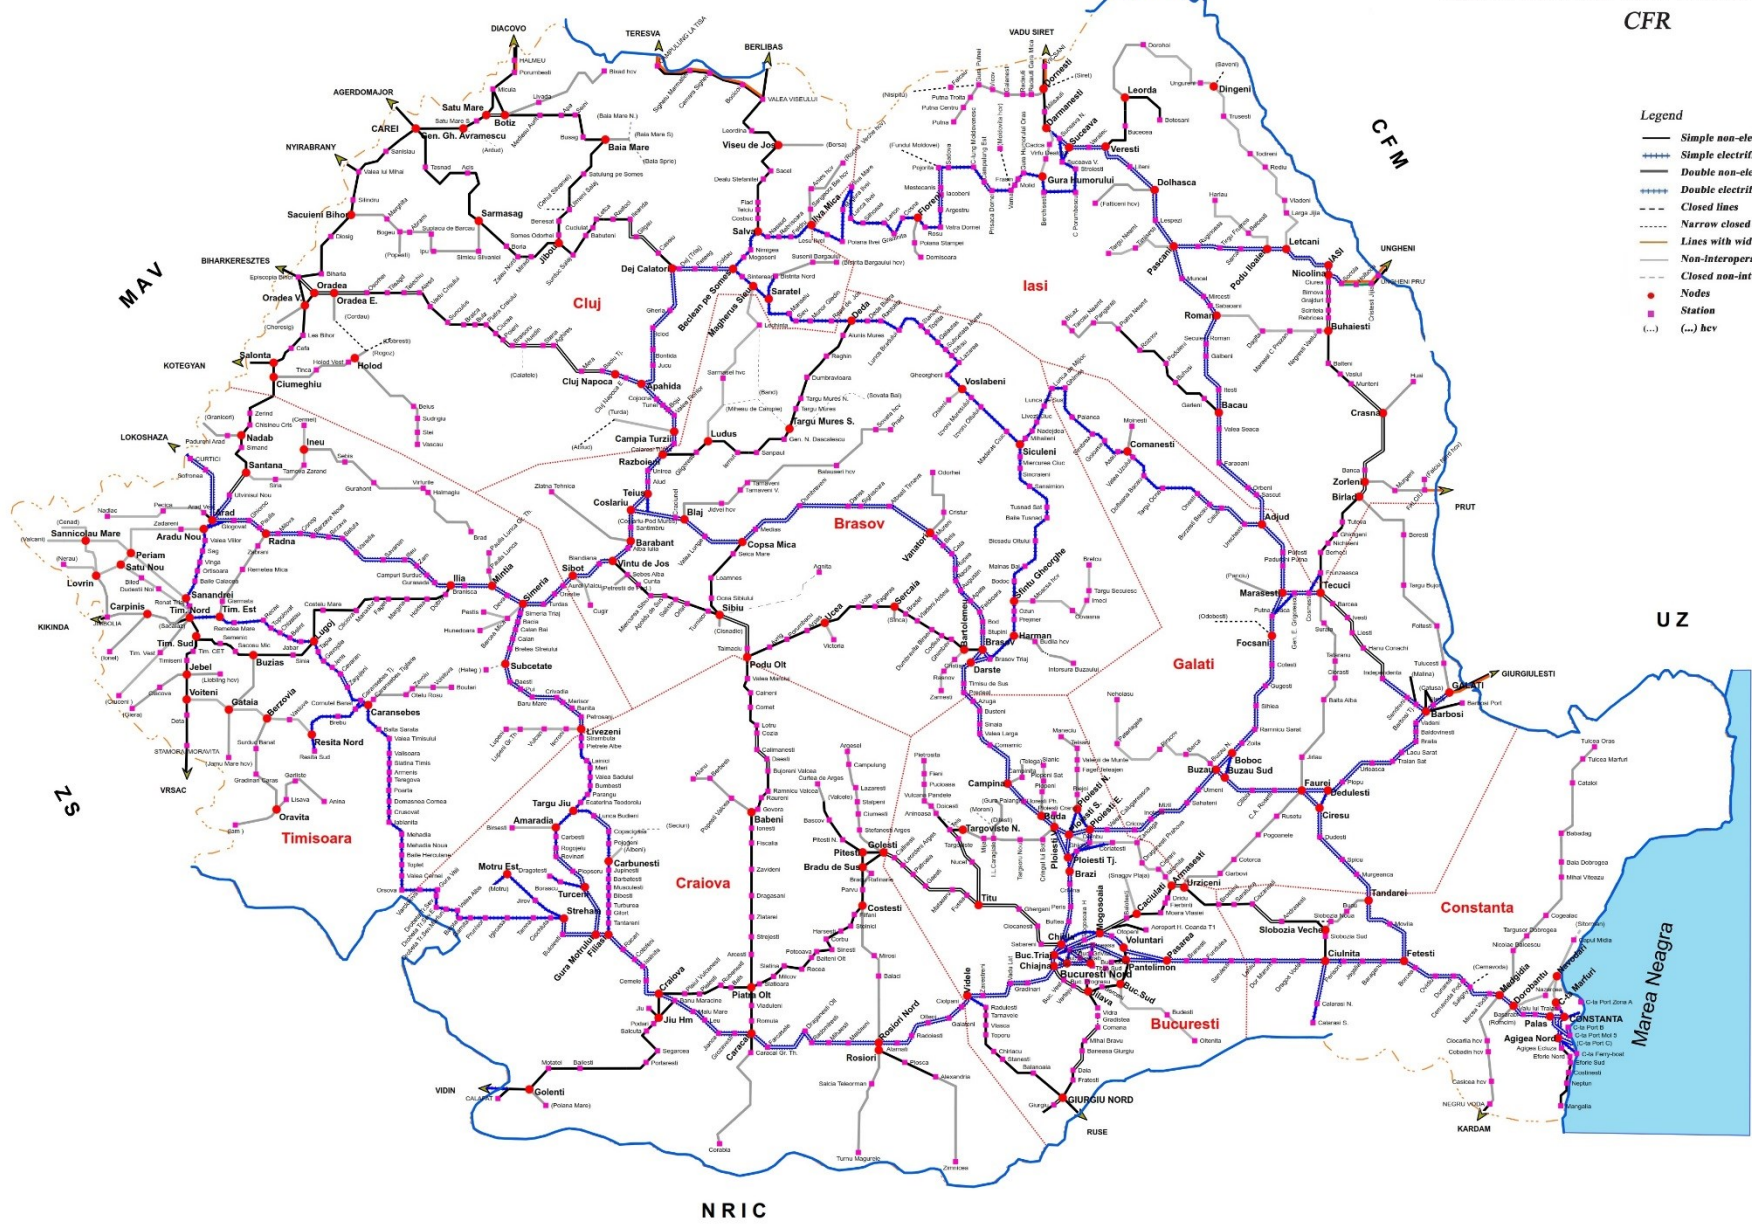

CFR NETWORK STATEMENT 2022

ANNEX 1.a **OVERVIEW MAP OF CFR NETWORK**

Validity: 13.12.2020 – 11.12.2021

Version: 10.2

Update: 15.09.2021

COMPANIA NATIONALA DE CAI FERATE CFR SA

ROMANIA
THE RAILWAY NETWORK SCHEME
CFR

UZ

C.F.M.

- Legend**
- Simple non-electrified lines
 - ++++ Simple electrified lines
 - == Double non-electrified lines
 - ==== Double electrified lines
 - - - Closed lines
 - Narrow closed lines
 - Lines with wide gauge
 - - - Non-interoperable lines
 - Closed non-interoperable lines
 - Nodes
 - Station
 - (...) (...) hcv

Visualization instructions:

Enlarge image: CTRL key + scroll forward (mouse)

Zoom out: CTRL + scroll back (mouse)