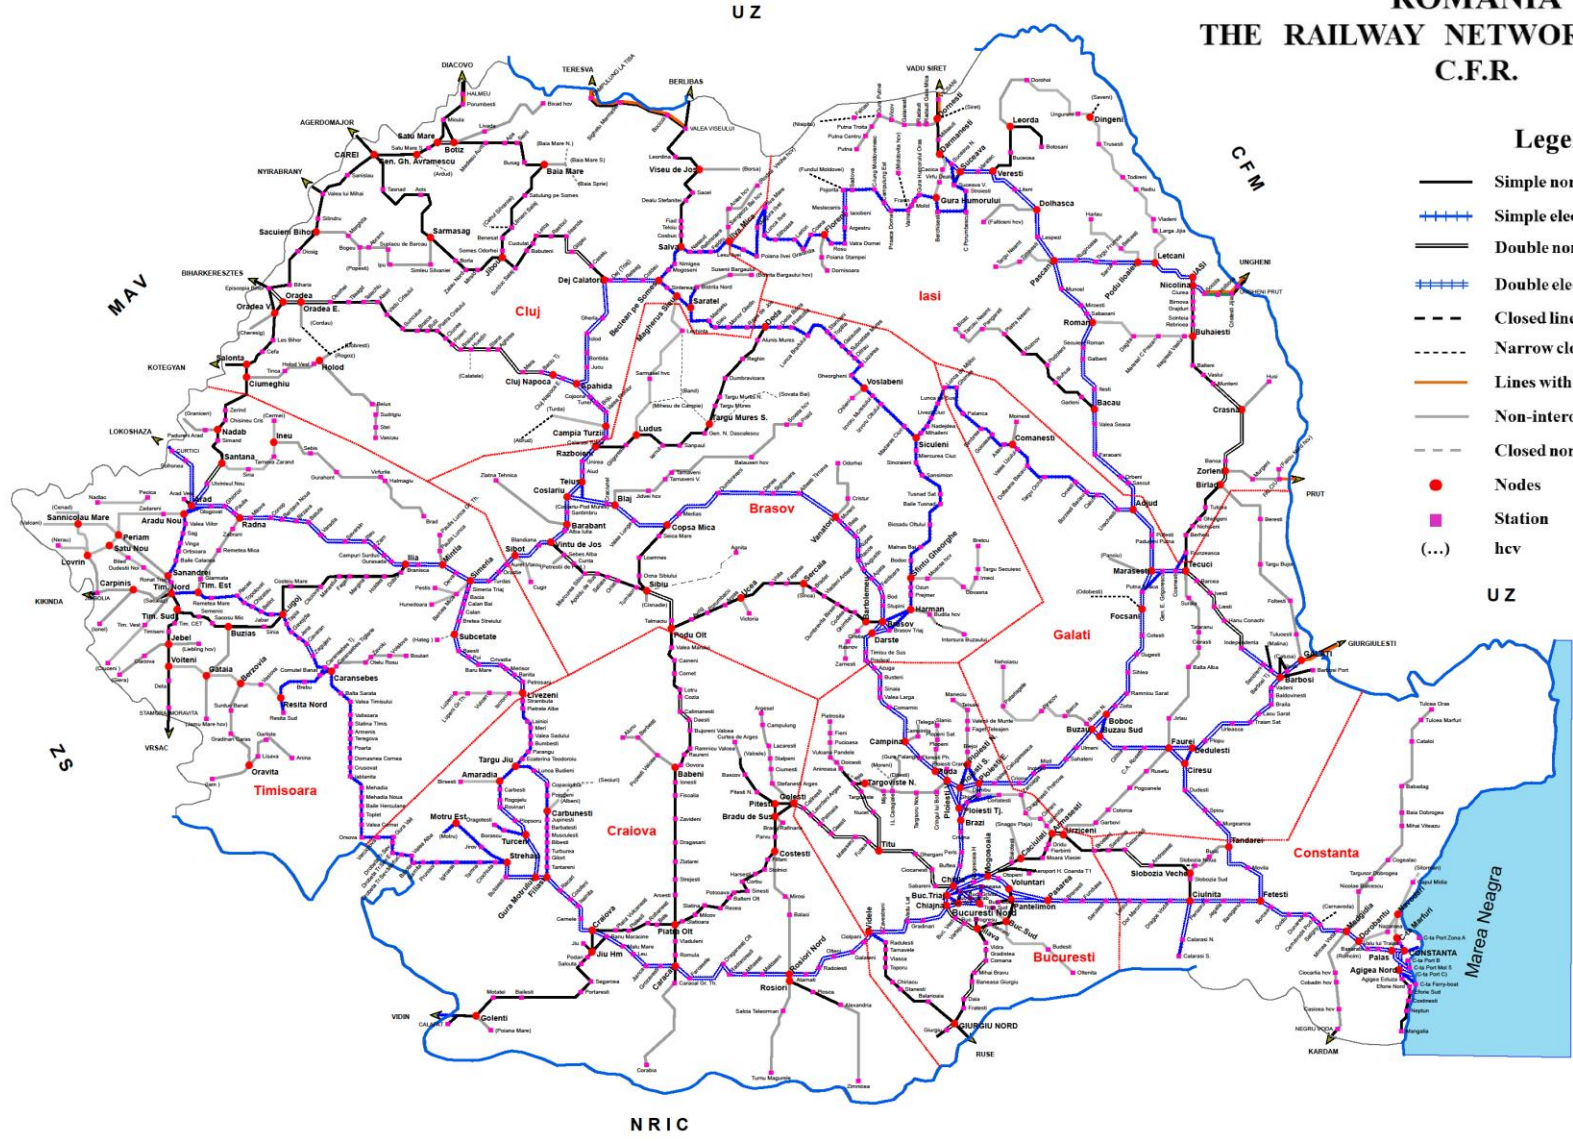

CFR NETWORK STATEMENT 2022

ANNEX 1.a **OVERVIEW MAP OF CFR NETWORK**

Validity: 12.12.2021 – 11.12.2022

Version: 11.0.1

Update: 09.03.2022

COMPANIA NATIONALA DE CAI FERATE CFR SA

ROMANIA THE RAILWAY NETWORK SCHEME C.F.R.

Legend

- Simple non-electrified lines
- Simple electrified lines
- Double non-electrified lines
- Double electrified lines
- Closed lines
- Narrow closed lines
- Lines with wide gauge
- Non-interoperable lines
- Closed non-interoperable lines
- Nodes
- Station
- hcv

Visualization instructions:

Enlarge image: CTRL key + scroll forward (mouse)

Zoom out: CTRL + scroll back (mouse)