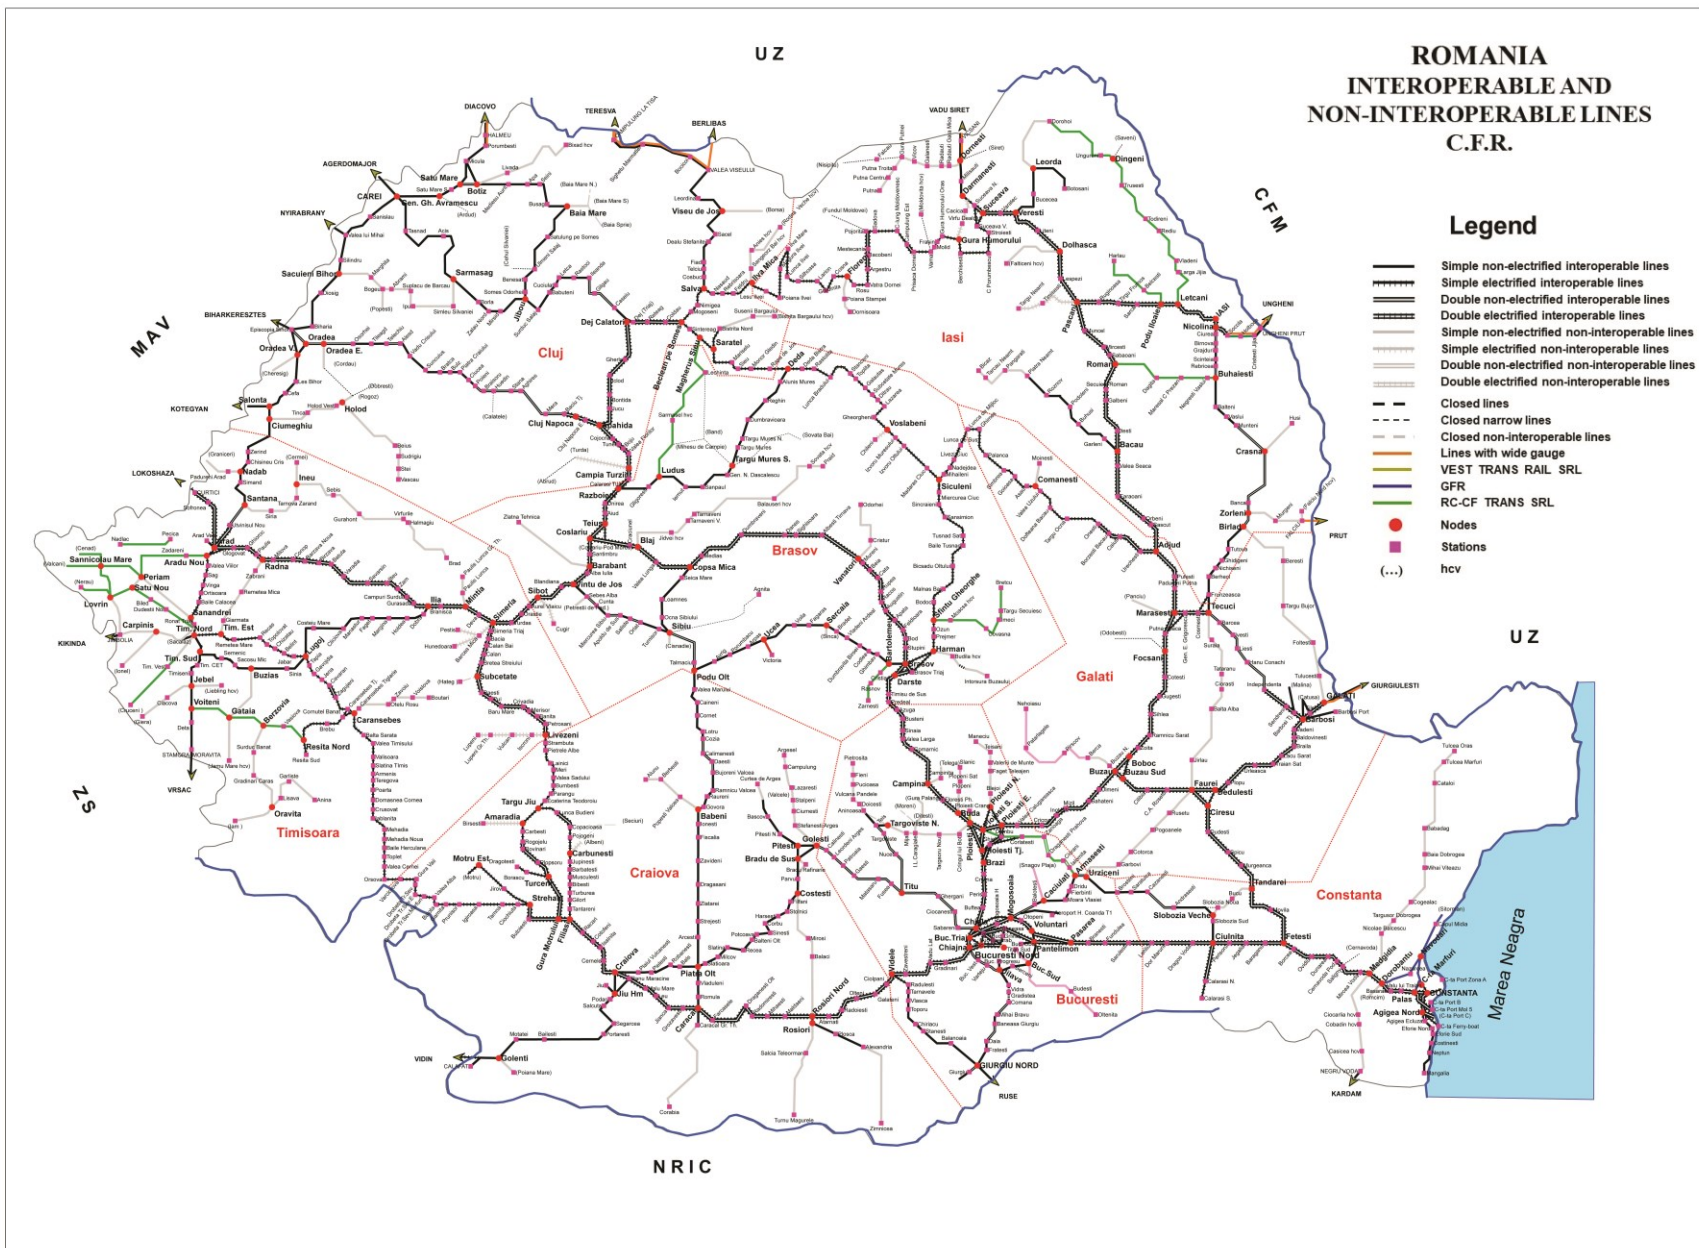

CFR NETWORK STATEMENT 2022

ANNEX 1.b **MAP OF INTEROPERABLE AND NON-INTEROPERABLE LINES**

Validity: 12.12.2021 – 11.12.2022

Version: 11.1.1

Update: 11.04.2022

COMPANIA NATIONALA DE CAI FERATE CFR SA

Visualization instructions:

Enlarge image: CTRL key + scroll forward (mouse)

Zoom out: CTRL + scroll back (mouse)